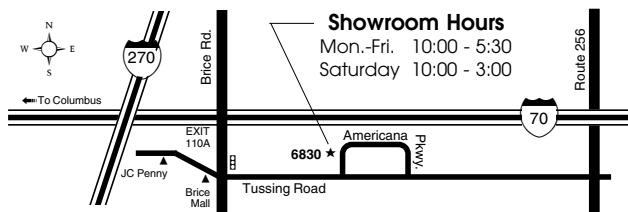

UNIVERSAL RADIO

Quality Equipment Since 1942

KENWOOD

COMET

**DIAMOND
ANTENNA**

Wouxun

ICOM

TYT

ASTRON

Cushcraft

YAESU

GRUNDIG SONY

- ✓ Visit our fully operational showroom
- ✓ Request our 128 page free catalog
- ✓ New and used equipment online at:

www.RFfun.com

**universal
radio inc.**

Universal Radio, Inc.
6830 Americana Pkwy.

Reynoldsburg, Ohio 43068

800 431-3939 Prices & Orders

614 866-4267 Information

614 866-2339 FAX

dx@universal-radio.com

www.universal-radio.com